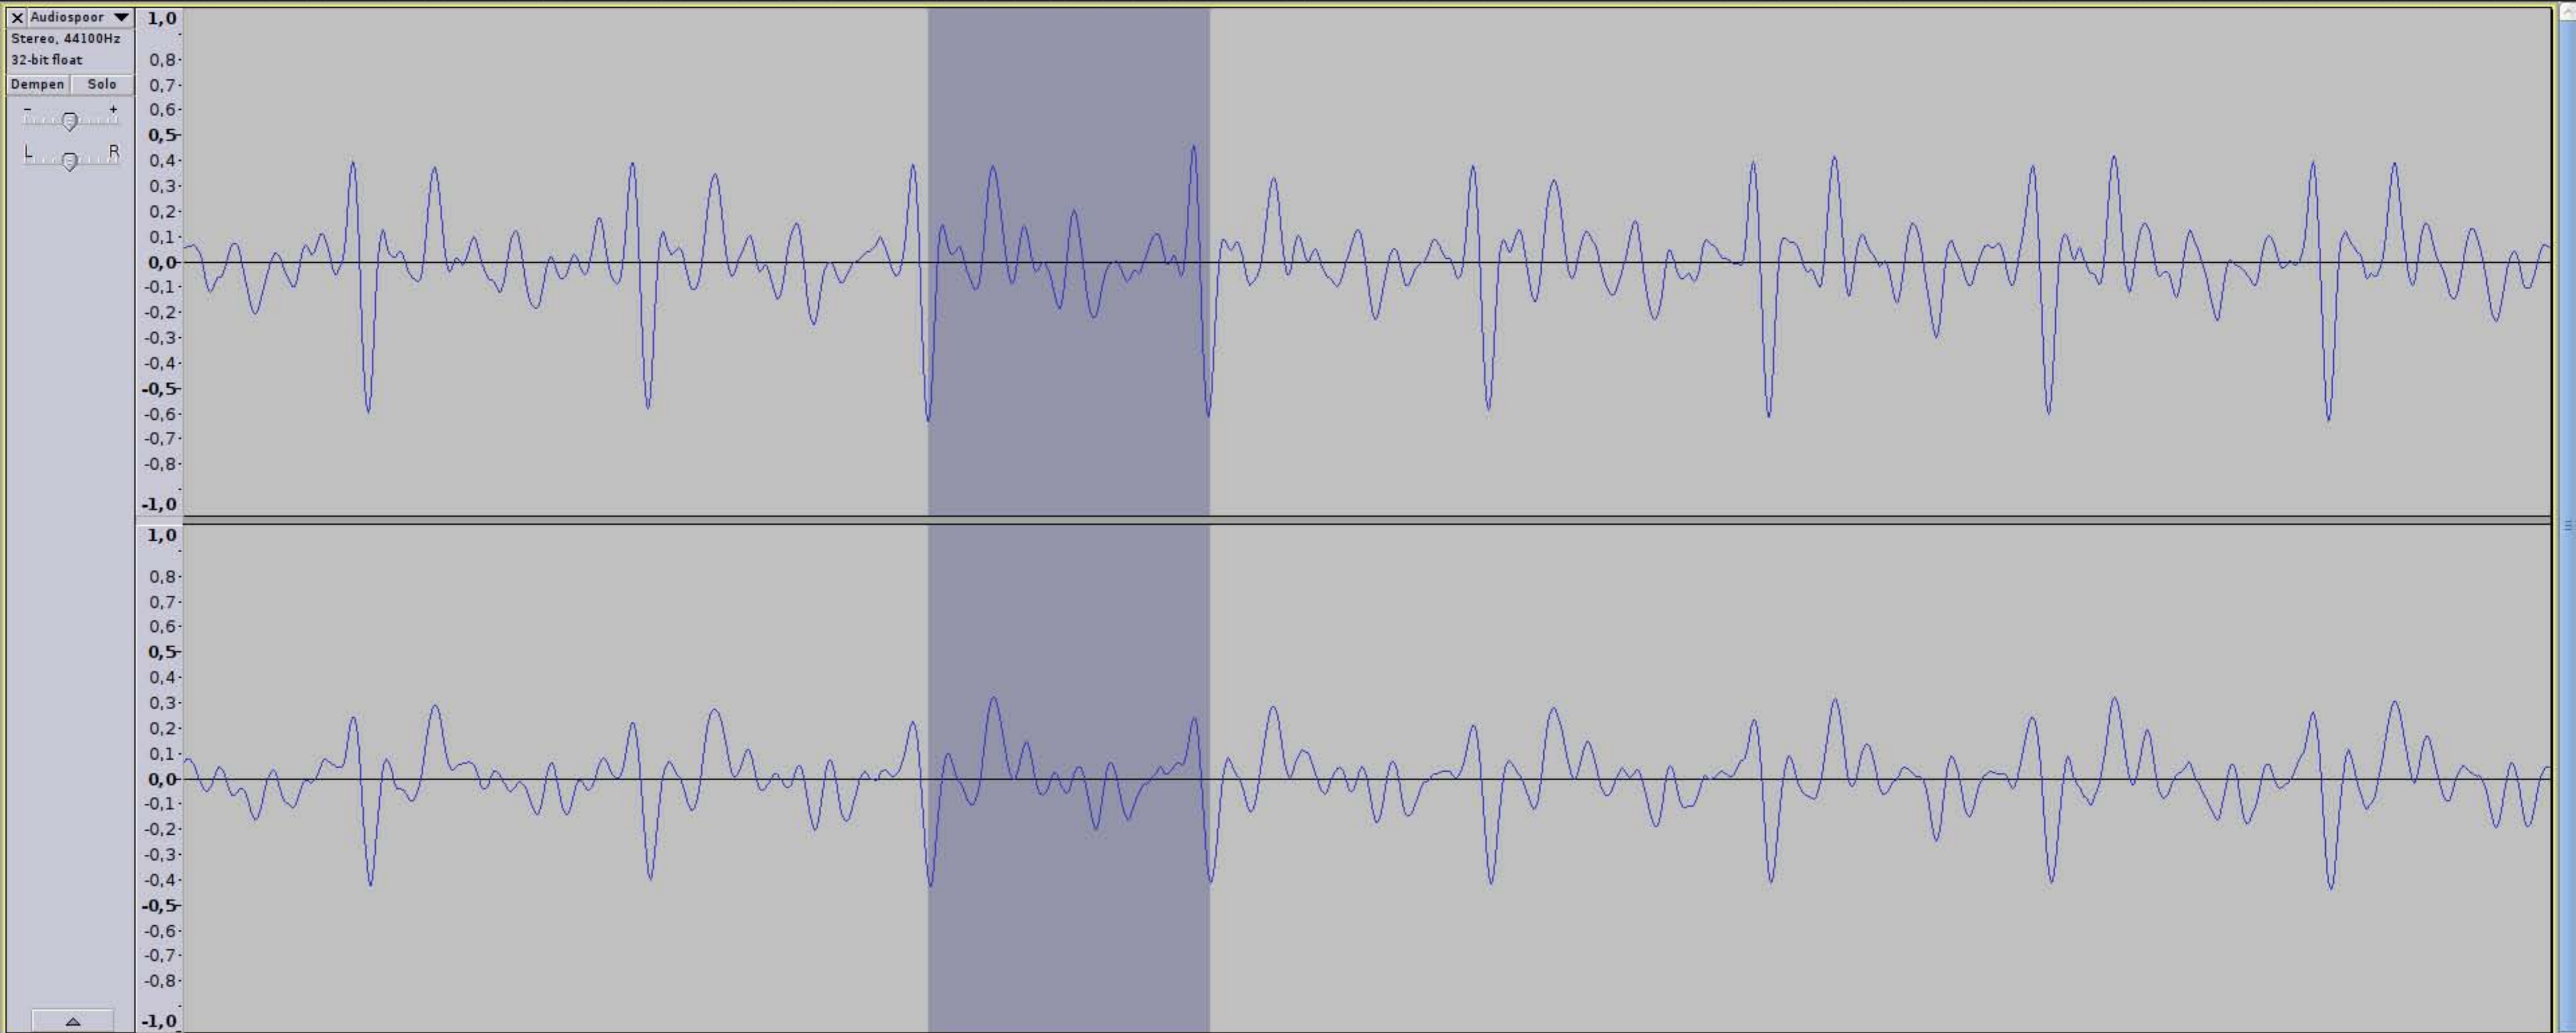

Navigation and settings toolbar including play, stop, and volume controls. Includes a dropdown menu for ALSA and a microphone selection dropdown set to 'default: Front Mic:0'.

12,8220 12,8240 12,8260 12,8280 12,8300 12,8320 12,8340 12,8360 12,8380 12,8400 12,8420 12,8440 12,8460 12,8480 12,8500 12,8520 12,8540 12,8560 12,8580 12,8600 12,8620 12,8640

Project frequency: 44100. Capture mode: Uit. Selection start: 00 h 00 m 12.837 s. Selection end: 00 h 00 m 00.005 s. Audio position: 00 h 00 m 00.000 s.

Timeline and metering section. Includes a 'Klikken om te starten met meten' button and a scale from -54 to 0. The right side shows 'L' and 'R' channel meters.