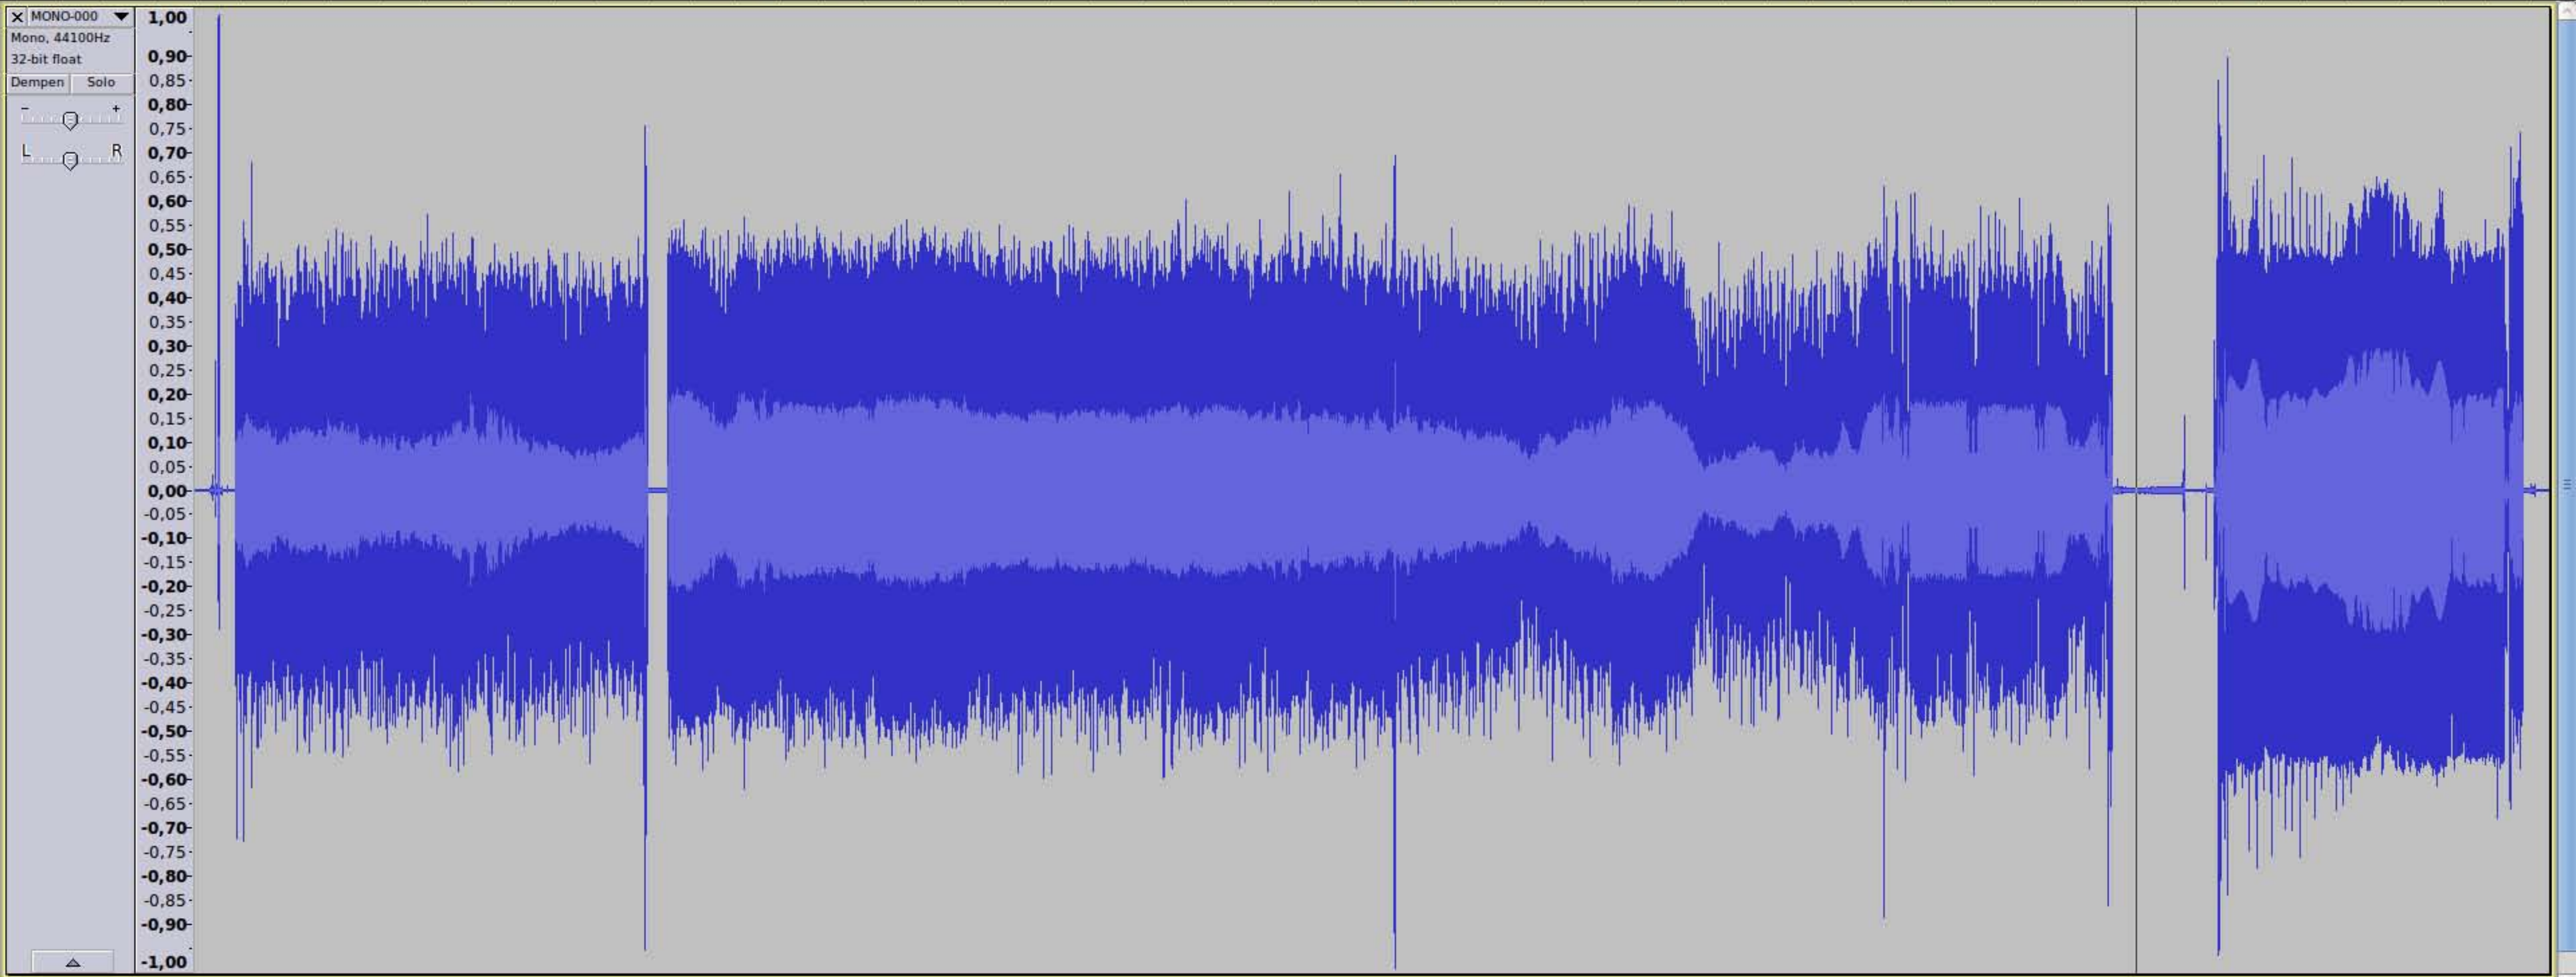

Audio playback controls including play/pause, stop, previous, next, and volume sliders. Includes dropdown menus for ALSA, default, and 2 (Stereo) inv.

Project frequency (44100 Hz), selection start (00 u 03 m 36.108 s), selection end (00 u 00 m 00.000 s), and audio position (00 u 00 m 00.000 s).