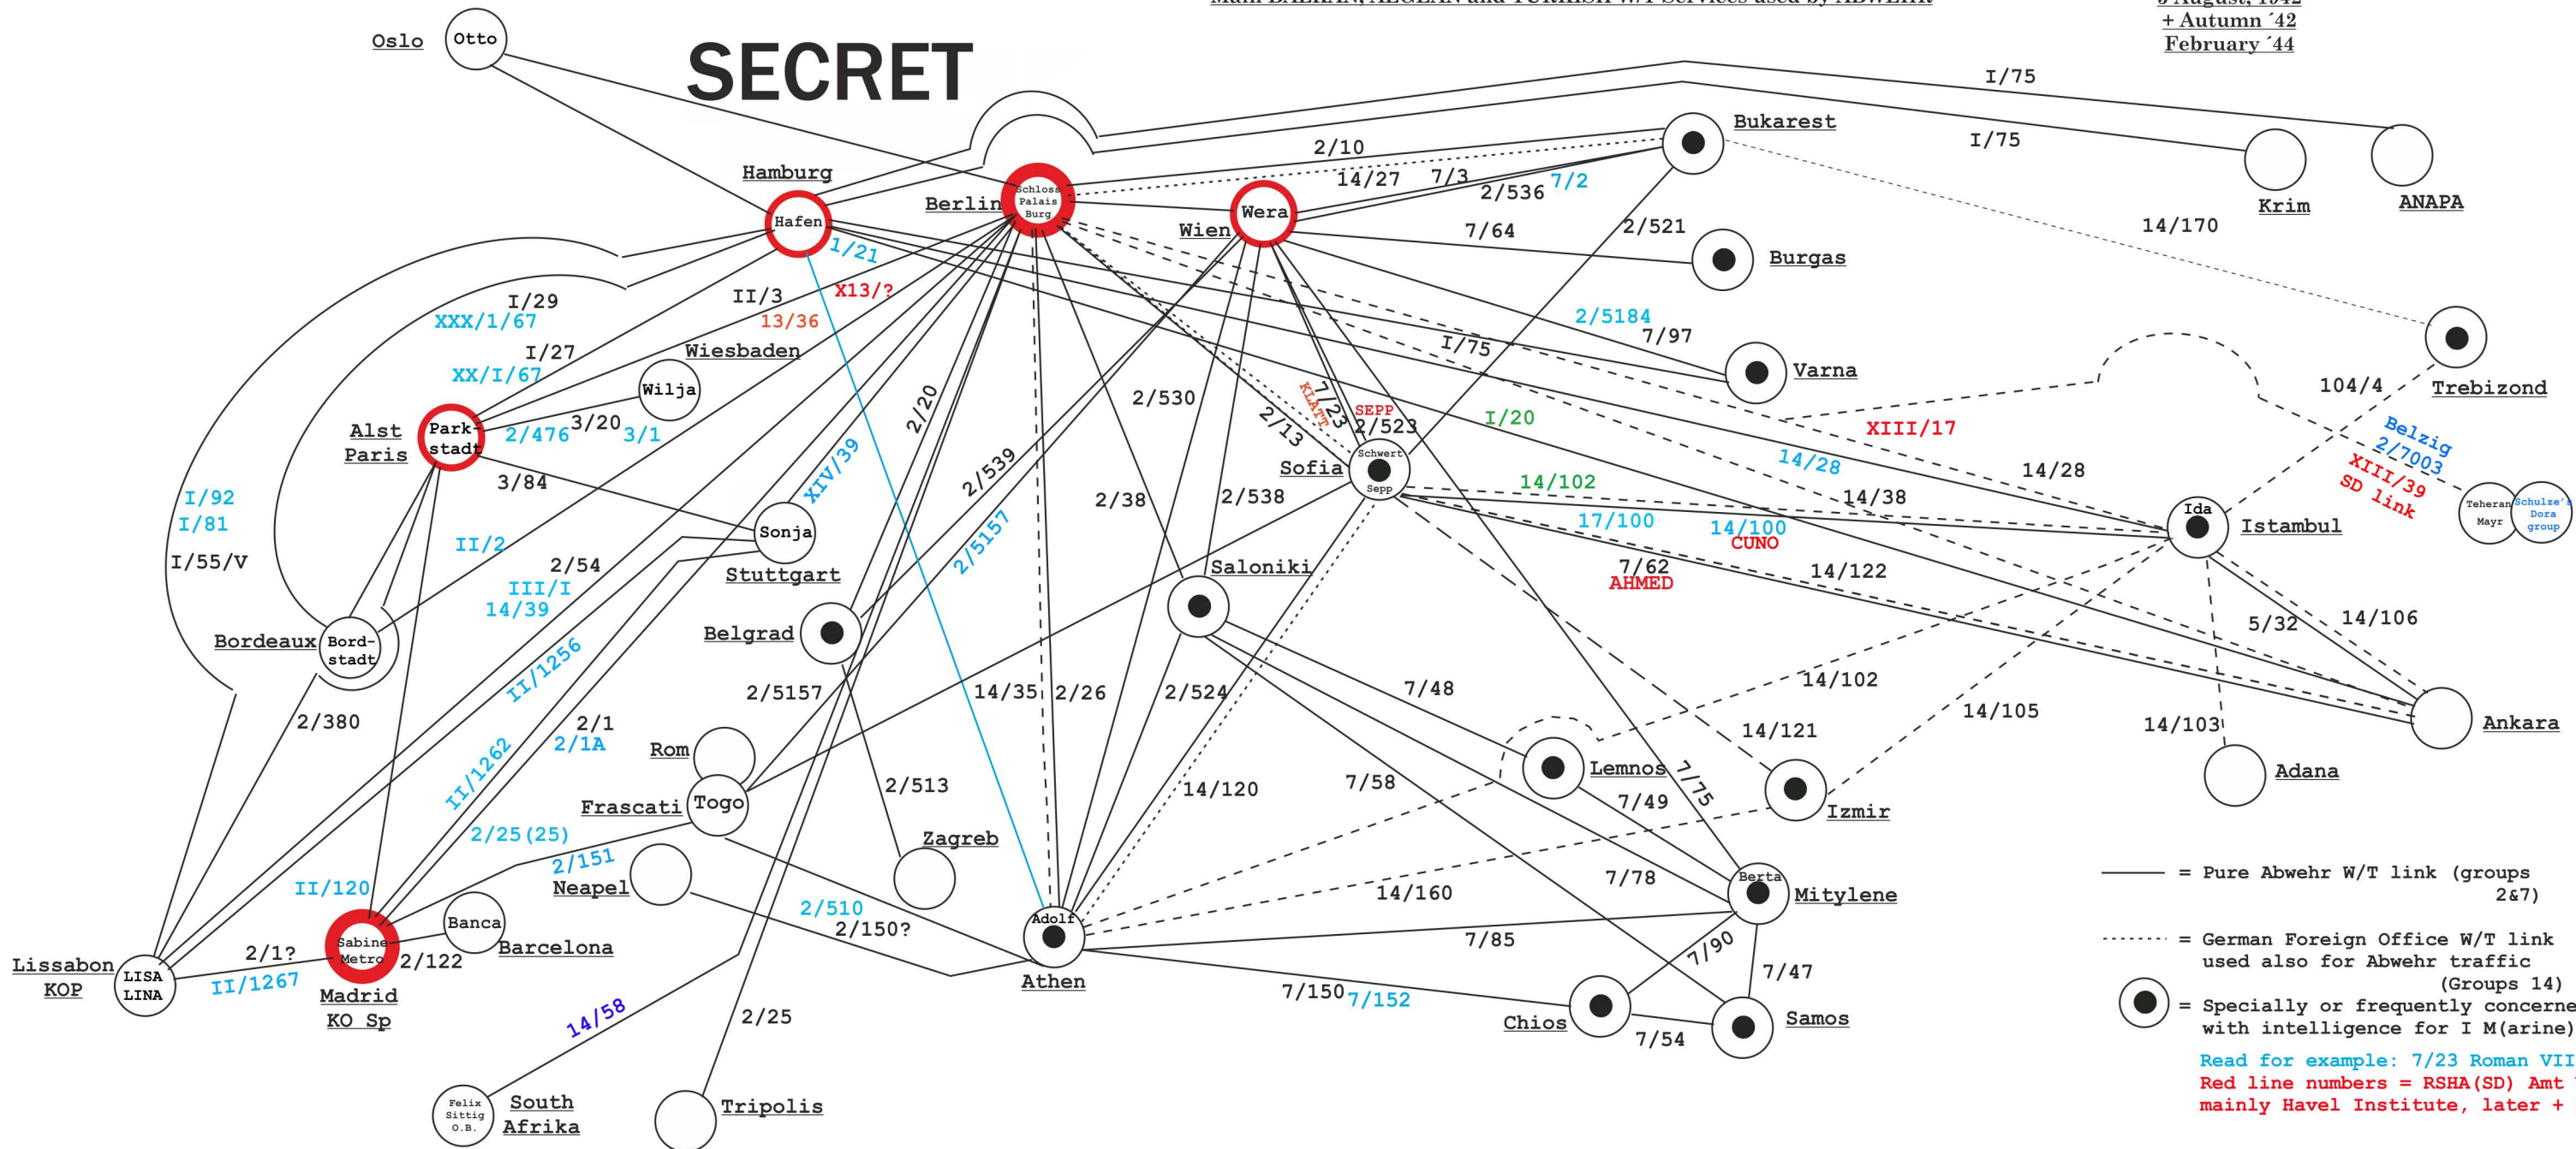

# SECRET

- = Pure Abwehr W/T link (groups 2&7)
- - - = German Foreign Office W/T link used also for Abwehr traffic (Groups 14)
- = Specially or frequently concerned with intelligence for I M(arine)

Read for example: 7/23 Roman VII/23  
 Red line numbers = RSHA(SD) Amt VI 13  
 mainly Havel Institute, later + Prague